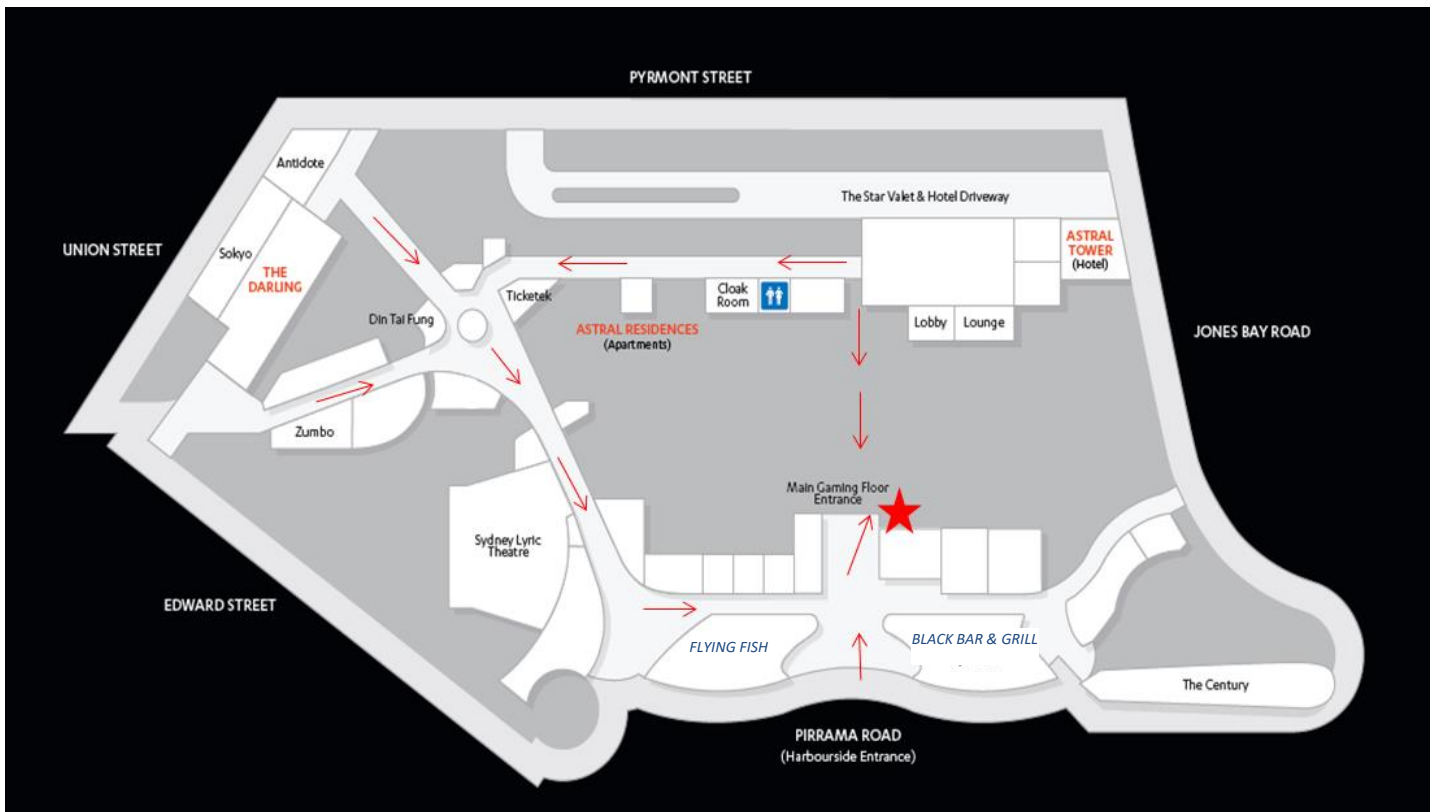

### **By foot**

Take a short 15-minute walk from Town Hall over the Pyrmont Bridge. At the end of the bridge turn right into Murray Street, which becomes Pirrama Road. Enter The Star via the escalators.

### **By taxi**

Ask your driver to drop you off at the Pirrama Road entrance to The Star and enter via the escalators.

b) Alternate to walking across Main Gaming Floor, proceed from Lobby through retail (Level G), keep left as you reach 'Pulse' proceed towards 'Messina' and follow the path around passing The Lyric Theatre and Balla Restaurant  
Go up the stairs/escalators of the Harbourside Grand Foyer and turn right at the glass doors (before the main gaming floor)

##### From Union Street

1. Enter The Star via The Darling and into the Café Court (Food Court) or via entry next to Momofuku
2. Proceed through retail past 'Pulse' and 'Flying Fish' towards 'Messina' and follow the path around passing The Lyric Theatre and Flying Fish Restaurant
3. Maintaining direction through retail veering left once past Flying Fish and up the escalators on the left
4. Once at the top of the escalators, turn right and enter through the glass doors and up the escalators to Marquee